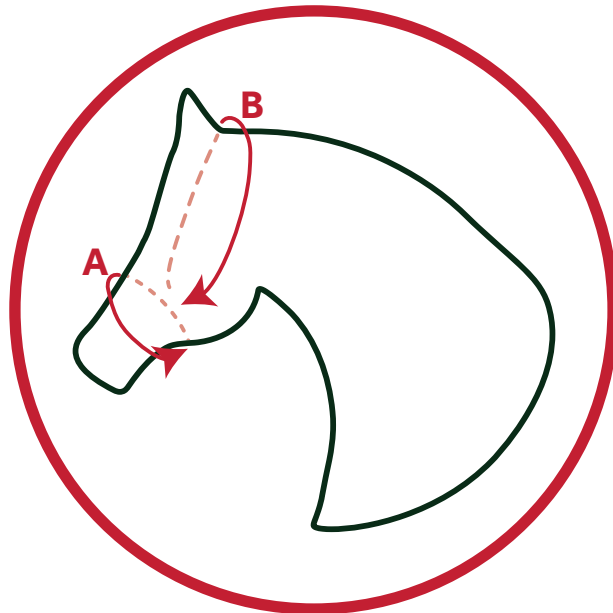

Micklem Headcollar

Product size chart

	Head Piece	Check Piece	Chin Strap	Nose Band
Pony	63 cm	15.5 cm	28 cm	27 cm
Small Horse / Cob	67 cm	17 cm	31 cm	28.5 cm
Standard Horse	71 cm	18.5 cm	32 cm	30cm
Large Horse	75cm	20 cm	35 cm	31.5 cm

Measuring your horse

Size	A	B	Horse Size
Pony	55 cm - 70 cm	75 cm - 85 cm	13.2hh and lower
Small Horse	60 cm - 75 cm	80 cm - 90 cm	13.2hh large head - 15.2hh fine Head
Standard Horse	60 cm - 75 cm	85 cm - 105 cm	14.2hh large head - 16.3hh fine head
Large Horse	70 cm - 85 cm	90 cm - 110 cm	16.2hh large head and higher

All measurements are approximate and given as a guide only.

Micklem Headcollar

Product size chart

	Head Piece	Check Piece	Chin Strap	Nose Band
Pony	25 inches	6 inches	11 inches	10.5 inches
Small Horse / Cob	26 inches	7 inches	12 inches	11 inches
Standard Horse	28 inches	7 inches	13 inches	12 inches
Large Horse	29.5 inches	8 inches	14 inches	12.5 inches

Measuring your horse

Size	A	B	Horse Size
Pony	22 inches - 28 inches	30 inches - 33 inches	13.2hh and lower
Small Horse	24 inches - 30 inches	31 inches - 35 inches	13.2hh large head - 15.2hh fine Head
Standard Horse	24 inches - 30 inches	33 inches - 41 inches	14.2hh large head - 16.3hh fine head
Large Horse	28 inches - 33 inches	35 inches - 43 inches	16.2hh large head and higher