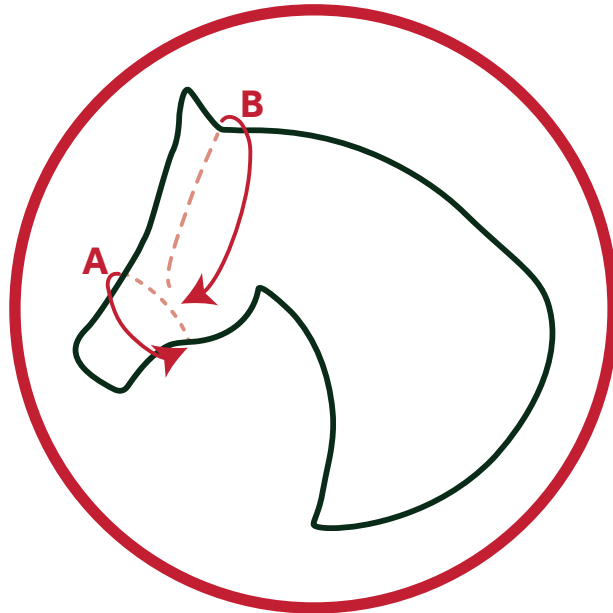

Micklem Headcollar

Product size chart

	Head Piece	Check Piece	Chin Strap	Nose Band
Pony	63 cm	15.5 cm	28 cm	27 cm
Small Horse / Cob	67 cm	17 cm	31 cm	28.5 cm
Standard Horse	71 cm	18.5 cm	32 cm	30cm
Large Horse	75cm	20 cm	35 cm	31.5 cm

Measuring your horse

Size	A	B	Horse Size
Pony	55 cm - 70 cm	75 cm - 85 cm	13.2hh and lower
Small Horse	60 cm - 75 cm	80 cm - 90 cm	13.2hh large head - 15.2hh fine Head
Standard Horse	60 cm - 75 cm	85 cm - 105 cm	14.2hh large head - 16.3hh fine head
Large Horse	70 cm - 85 cm	90 cm - 110 cm	16.2hh large head and higher

All measurements are approximate and given as a guide only.

Micklem Headcollar

Product size chart

	Head Piece	Check Piece	Chin Strap	Nose Band
Pony	25 inches	6 inches	11 inches	10.5 inches
Small Horse / Cob	26 inches	7 inches	12 inches	11 inches
Standard Horse	28 inches	7 inches	13 inches	12 inches
Large Horse	29.5 inches	8 inches	14 inches	12.5 inches

Measuring your horse

Size	A	B	Horse Size
Pony	22 inches - 28 inches	30 inches - 33 inches	13.2hh and lower
Small Horse	24 inches - 30 inches	31 inches - 35 inches	13.2hh large head - 15.2hh fine Head
Standard Horse	24 inches - 30 inches	33 inches - 41 inches	14.2hh large head - 16.3hh fine head
Large Horse	28 inches - 33 inches	35 inches - 43 inches	16.2hh large head and higher