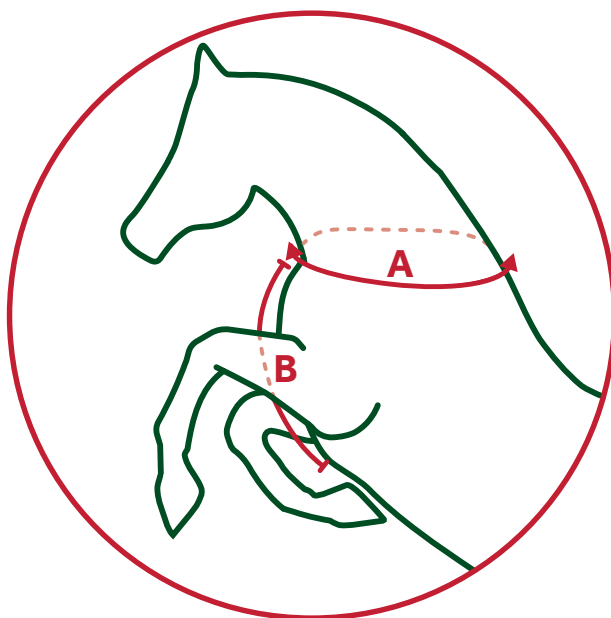

Micklem Brestplate

Product size chart

	Bottom Strap	Shoulder Strap	Running Attachment
Pony	70 cm	38 cm	29 cm
Small Horse / Cob	75 cm	40 cm	31.5 cm
Standard Horse	80 cm	45 cm	34 cm
Large Horse	85 cm	50 cm	35 cm

Measuring your horse

Size	A	B	Horse Size
Pony	105 cm - 120 cm	50 cm - 70 cm	13.2hh and lower
Small Horse	115 cm - 130 cm	55 cm - 75 cm	13.2hh large head - 15.2hh fine Head
Standard Horse	145 cm - 165 cm	60 cm - 80 cm	14.2hh large head - 16.3hh fine head
Large Horse	145 cm - 175 cm	65 cm - 85 cm	16.2hh large head and higher

All measurements are approximate and given as a guide only.

Micklem Brestplate

Product size chart

	Bottom Strap	Neck Strap	Running Attachment
Pony	28 inches	15 inches	11 inches
Small Horse / Cob	30 inches	16 inches	12 inches
Standard Horse	32 inches	18 inches	13 inches
Large Horse	34 inches	20 inches	14 inches

Measuring your horse

Size	A	B	Horse Size
Pony	41 inches - 47 inches	16 inches - 28 inches	13.2hh and lower
Small Horse	45 inches - 51 inches	22 inches - 30 inches	13.2hh large head - 15.2hh fine Head
Standard Horse	57 inches - 65 inches	24 inches - 32 inches	14.2hh large head - 16.3hh fine head
Large Horse	57 inches - 69 inches	25 inches - 33 inches	16.2hh large head and higher