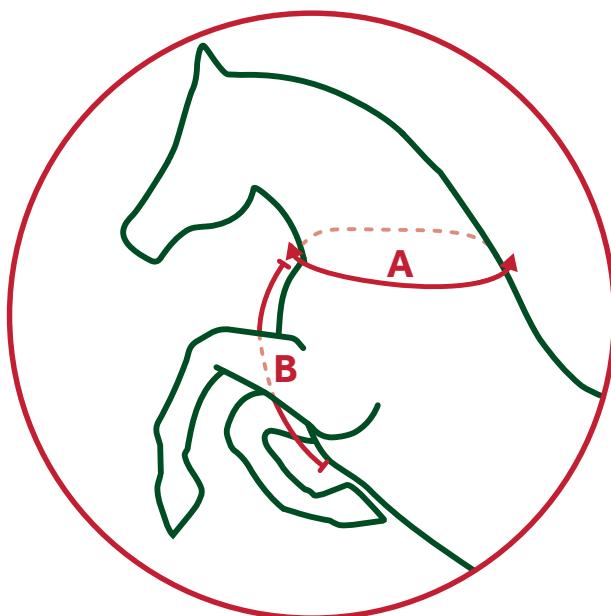

Micklem Brestplate

Product size chart

	Bottom Strap	Shoulder Strap	Running Attachment
Pony	70 cm	38 cm	29 cm
Small Horse / Cob	75 cm	40 cm	31.5 cm
Standard Horse	80 cm	45 cm	34 cm
Large Horse	85 cm	50 cm	35 cm

Measuring your horse

Size	A	B	Horse Size
Pony	105 cm - 120 cm	50 cm - 70 cm	13.2hh and lower
Small Horse	115 cm - 130 cm	55 cm - 75 cm	13.2hh large head - 15.2hh fine Head
Standard Horse	145 cm - 165 cm	60 cm - 80 cm	14.2hh large head - 16.3hh fine head
Large Horse	145 cm - 175 cm	65 cm - 85 cm	16.2hh large head and higher

All measurements are approximate and given as a guide only.

Micklem Brestplate

Product size chart

	Bottom Strap	Neck Strap	Running Attachment
Pony	28 inches	15 inches	11 inches
Small Horse / Cob	30 inches	16 inches	12 inches
Standard Horse	32 inches	18 inches	13 inches
Large Horse	34 inches	20 inches	14 inches

Measuring your horse

Size	A	B	Horse Size
Pony	41 inches - 47 inches	16 inches - 28 inches	13.2hh and lower
Small Horse	45 inches - 51 inches	22 inches - 30 inches	13.2hh large head - 15.2hh fine Head
Standard Horse	57 inches - 65 inches	24 inches - 32 inches	14.2hh large head - 16.3hh fine head
Large Horse	57 inches - 69 inches	25 inches - 33 inches	16.2hh large head and higher