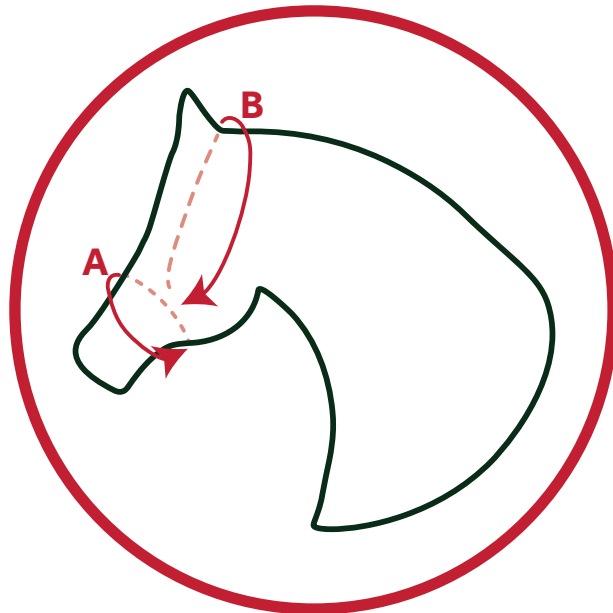

Rambo Padded Headcollar

Product size chart

| | Head Piece | Cheek Piece | Nose Band |
|-------|------------|-------------|-----------|
| Pony | 53 cm | 13 cm | 28 cm |
| Cob | 62 cm | 15 cm | 30 cm |
| Horse | 66 cm | 17 cm | 33 cm |

Measuring your horse

| Size | A | B | Horse Size |
|--------------|---------------|----------------|--------------------------------------|
| Pony | 48 cm - 58 cm | 78 cm - 92 cm | 13.2 large head downwards |
| Cob | 52 cm - 62 cm | 90 cm - 105 cm | 13.2hh large head - 15.2hh fine head |
| Horse | 55 cm - 65 cm | 95 cm - 110 cm | 14.2hh large head - 17hh fine head |

All measurements are approximate and given as a guide only.

Rambo Padded Headcollar

Product size chart

| | Head Piece | Check Piece | Nose Band |
|-------|------------|-------------|-----------|
| Pony | 21 inches | 5 inches | 11 inches |
| Cob | 24 inches | 6 inches | 12 inches |
| Horse | 26 inches | 7 inches | 13 inches |

Measuring your horse

| Size | A | B | Horse Size |
|--------------|-----------------------|-----------------------|--------------------------------------|
| Pony | 19 inches - 23 inches | 31 inches - 36 inches | 13.2 large head downwards |
| Cob | 20 inches - 24 inches | 35 inches - 41 inches | 13.2hh large head - 15.2hh fine head |
| Horse | 22 inches - 26 inches | 38 inches - 43 inches | 14.2hh large head - 17hh fine head |