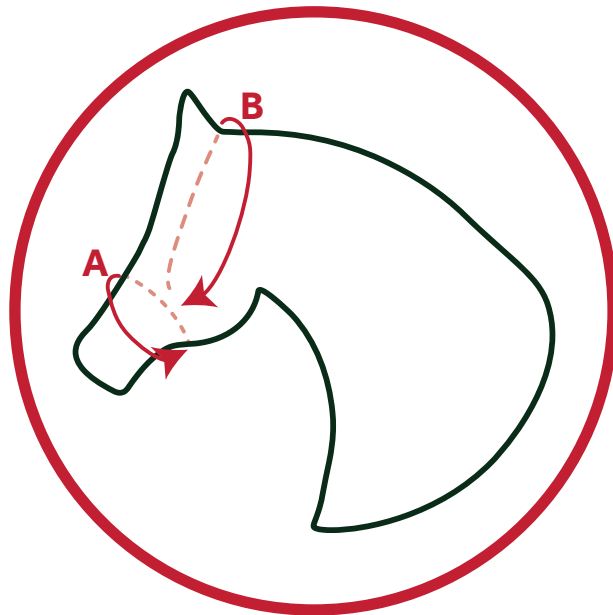

Rambo Padded Headcollar

Product size chart

| | Head Piece | Cheek Piece | Nose Band |
|-------|------------|-------------|-----------|
| Pony | 53 cm | 13 cm | 28 cm |
| Cob | 62 cm | 15 cm | 30 cm |
| Horse | 66 cm | 17 cm | 33 cm |

Measuring your horse

| Size | A | B | Horse Size |
|--------------|---------------|----------------|--------------------------------------|
| Pony | 48 cm - 58 cm | 78 cm - 92 cm | 13.2 large head downwards |
| Cob | 52 cm - 62 cm | 90 cm - 105 cm | 13.2hh large head - 15.2hh fine head |
| Horse | 55 cm - 65 cm | 95 cm - 110 cm | 14.2hh large head - 17hh fine head |

All measurements are approximate and given as a guide only.

Rambo Padded Headcollar

Product size chart

| | Head Piece | Check Piece | Nose Band |
|-------|------------|-------------|-----------|
| Pony | 21 inches | 5 inches | 11 inches |
| Cob | 24 inches | 6 inches | 12 inches |
| Horse | 26 inches | 7 inches | 13 inches |

Measuring your horse

| Size | A | B | Horse Size |
|--------------|-----------------------|-----------------------|--------------------------------------|
| Pony | 19 inches - 23 inches | 31 inches - 36 inches | 13.2 large head downwards |
| Cob | 20 inches - 24 inches | 35 inches - 41 inches | 13.2hh large head - 15.2hh fine head |
| Horse | 22 inches - 26 inches | 38 inches - 43 inches | 14.2hh large head - 17hh fine head |