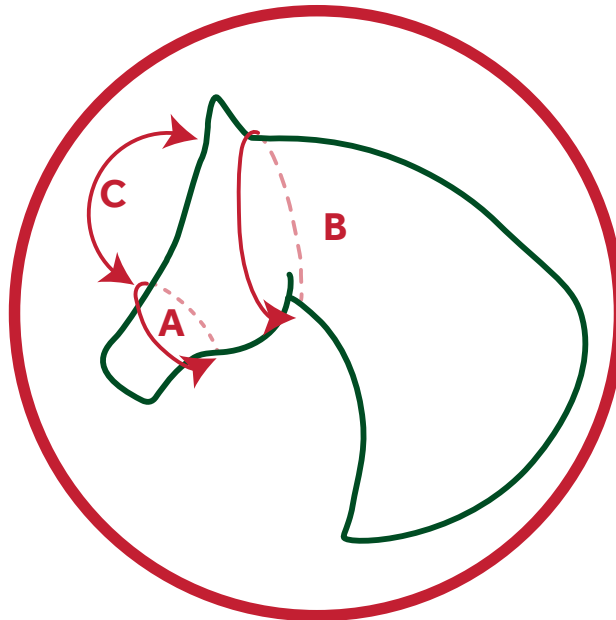

Rambo Fly Mask

Product size chart

Size	Length	Width
Small Pony	43 cm	82 cm
Pony	50 cm	90 cm
Cob	55 cm	96 cm
Horse	60 cm	104 cm

Measuring your horse

Size	A	B	C	Horse Size
Small Pony	60 cm	84 cm	20 cm	11hh large head - 13hh fine head
Pony	70 cm	96 cm	23 cm	13hh large head - 15.2hh fine head
Cob	70 cm	96 cm	25.5 cm	14hh large head - 16.2hh fine head
Horse	75 cm	105 cm	27 cm	16hh large head +

All measurements are approximate and given as a guide only.
If you feel that your horse is between sizes, we would advise to size down.

Rambo Fly Mask

Product size chart

Size	Length	Width
Small Pony	17 inches	32 inches
Pony	20 inches	35 inches
Cob	22 inches	38 inches
Horse	24 inches	41 inches

Measuring your horse

Size	A	B	C	Horse Size
Small Pony	24 inches	33 inches	8 inches	11hh large head - 13hh fine head
Pony	28 inches	35 inches	9 inches	13hh large head - 15.2hh fine head
Cob	28 inches	38 inches	10 inches	14hh large head - 16.2hh fine head
Horse	30 inches	41 inches	11 inches	16hh large head +