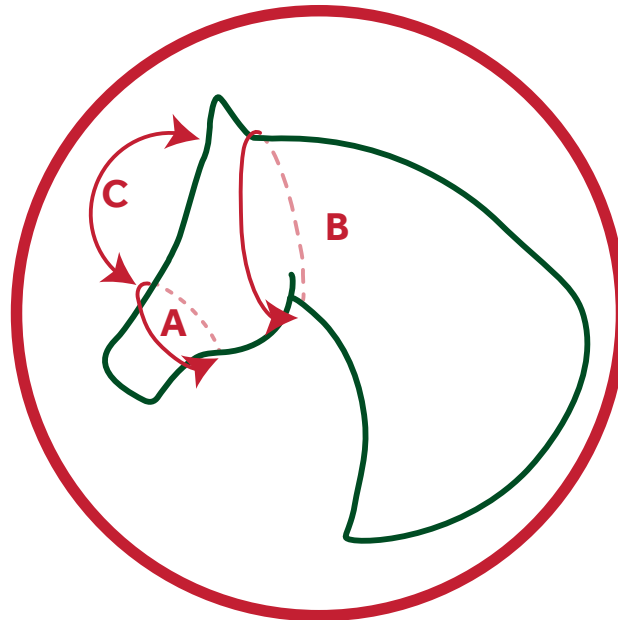

Rambo Fly Mask

Product size chart

Size	Length	Width
Small Pony	43 cm	82 cm
Pony	50 cm	90 cm
Cob	55 cm	96 cm
Horse	60 cm	104 cm

Measuring your horse

Size	A	B	C	Horse Size
Small Pony	60 cm	84 cm	20 cm	11hh large head - 13hh fine head
Pony	70 cm	96 cm	23 cm	13hh large head - 15.2hh fine head
Cob	70 cm	96 cm	25.5 cm	14hh large head - 16.2hh fine head
Horse	75 cm	105 cm	27 cm	16hh large head +

All measurements are approximate and given as a guide only.
If you feel that your horse is between sizes, we would advise to size down.

Rambo Fly Mask

Product size chart

Size	Length	Width
Small Pony	17 inches	32 inches
Pony	20 inches	35 inches
Cob	22 inches	38 inches
Horse	24 inches	41 inches

Measuring your horse

Size	A	B	C	Horse Size
Small Pony	24 inches	33 inches	8 inches	11hh large head - 13hh fine head
Pony	28 inches	35 inches	9 inches	13hh large head - 15.2hh fine head
Cob	28 inches	38 inches	10 inches	14hh large head - 16.2hh fine head
Horse	30 inches	41 inches	11 inches	16hh large head +