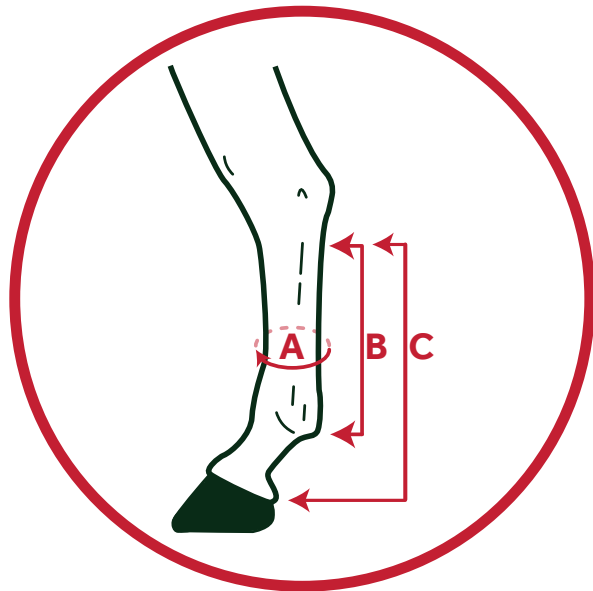

Back Boots

Size		A	B	C	Horse Size
Pony	Front	13 inches	10 inches	9 inches	Solid 12.2hh - Fine 14.2hh
	Back	16 inches	12 inches	10 inches	
Cob	Front	15 inches	10 inches	10 inches	Solid 13.2hh - Fine 15.2hh
	Back	18 inches	12 inches	11 inches	
Horse	Front	16 inches	11 inches	11 inches	Solid 15.2hh - Fine 17.1hh
	Back	18 inches	13 inches	12 inches	

All measurements are approximate and given as a guide only.

Boots are adjustable - Please allow for overlap and adjustment of Velcro straps.