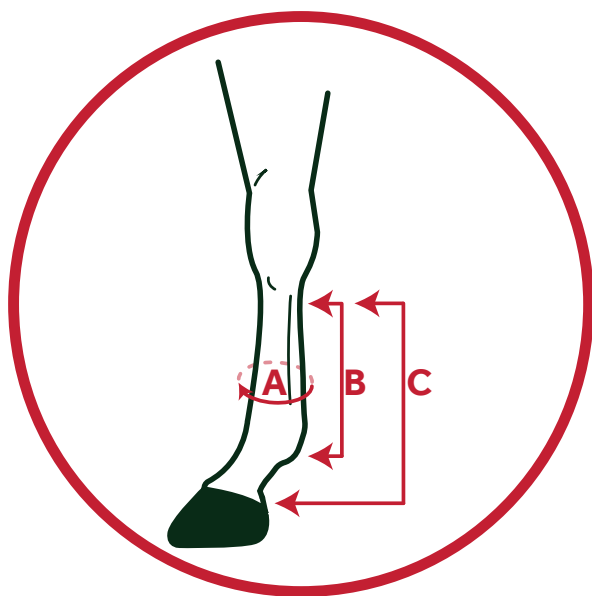

# Rambo Fly Boots

## Product size chart

Size	Front Boot		Back Boot	
	Height of Boot	Width of Boot	Height of Boot	Width of Boot
<b>Pony</b>	33 cm	39 cm	21 cm	24 cm
<b>Cob</b>	37.5 cm	44 cm	25 cm	26 cm
<b>Horse</b>	39 cm	45 cm	28 cm	31 cm

## Measuring your horse

Front Boots

Back Boots

Size		A	B	C	Horse Size
<b>Pony</b>	Front	34 cm	25 cm	23 cm	Solid 12.2hh - Fine 14.2hh
	Back	40 cm	30 cm	24.5 cm	
<b>Cob</b>	Front	38 cm	26 cm	25.5 cm	Solid 13.2hh - Fine 15.2hh
	Back	44.5 cm	31 cm	27.5 cm	
<b>Horse</b>	Front	40.5 cm	28 cm	28.5 cm	Solid 15.2hh - Fine 17.1hh
	Back	46.5 cm	32 cm	30.5 cm	

All measurements are approximate and given as a guide only.

Boots are adjustable - Please allow for overlap and adjustment of Velcro straps.