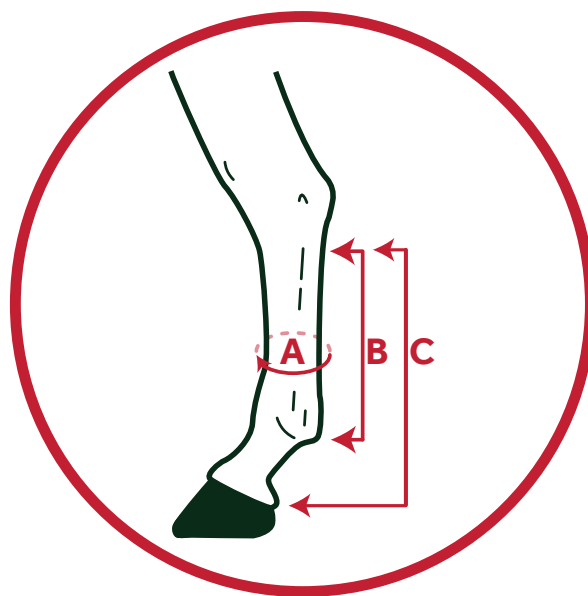

# Rambo Fly Boots

## Product size chart

Size	Front Boot		Back Boot	
	Height of Boot	Width of Boot	Height of Boot	Width of Boot
<b>Pony</b>	33 cm	39 cm	21 cm	24 cm
<b>Cob</b>	37.5 cm	44 cm	25 cm	26 cm
<b>Horse</b>	39 cm	45 cm	28 cm	31 cm

## Measuring your horse

Front Boots

Back Boots

Size		A	B	C	Horse Size
<b>Pony</b>	Front	34 cm	25 cm	23 cm	Solid 12.2hh - Fine 14.2hh
	Back	40 cm	30 cm	24.5 cm	
<b>Cob</b>	Front	38 cm	26 cm	25.5 cm	Solid 13.2hh - Fine 15.2hh
	Back	44.5 cm	31 cm	27.5 cm	
<b>Horse</b>	Front	40.5 cm	28 cm	28.5 cm	Solid 15.2hh - Fine 17.1hh
	Back	46.5 cm	32 cm	30.5 cm	

All measurements are approximate and given as a guide only.

Boots are adjustable - Please allow for overlap and adjustment of Velcro straps.