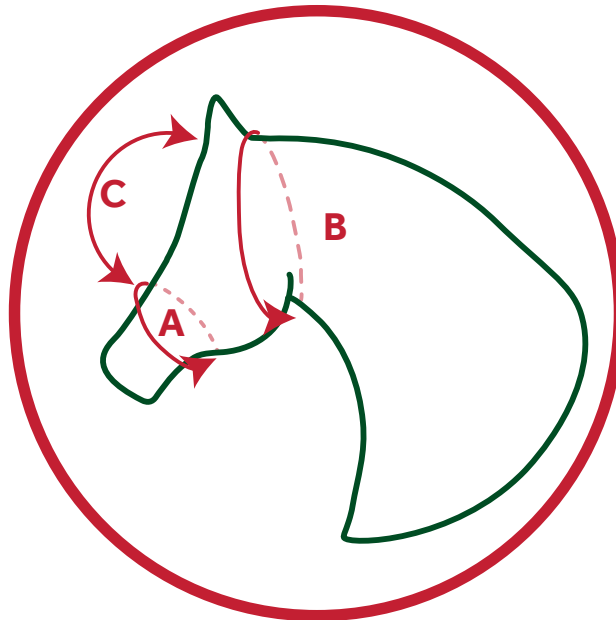

Mio Fly Mask

Product size chart

size	Length	Width
Small Pony	11 inches	25 inches
Pony	11 inches	29 inches
Cob	12 inches	33 inches
Horse	13 inches	35 inches

Measuring your horse

Size	A	B	C	Horse Size
Small Pony	22 inches	35 inches	11 inches	13.2 large head downwards
Pony	26 inches	37 inches	11 inches	13.2 large head downwards
Cob	30 inches	37 inches	11 inches	13.2hh large head - 15.2hh fine head
Horse	33 inches	41 inches	13 inches	14.2hh large head - 17hh fine head

All measurements are approximate and given as a guide only.

Some measurements could vary by up to 10cm due to the adjustment of the Velcro closures. These fit true to size.