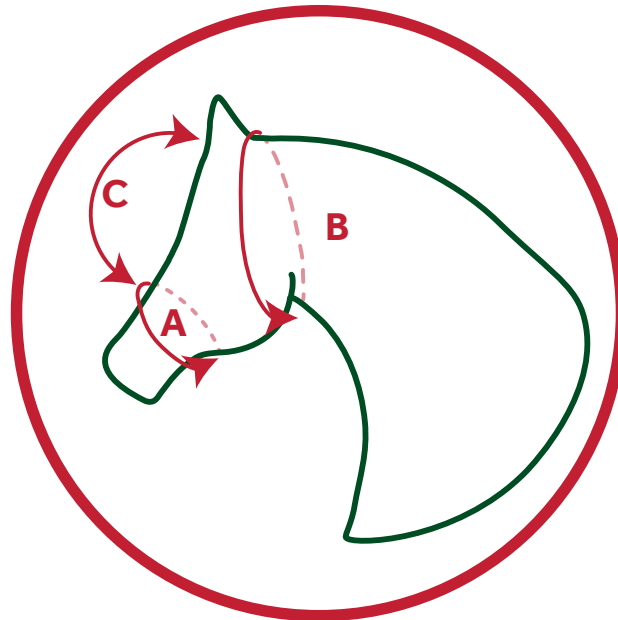

Mio Fly Mask

Product size chart

| size | Length | Width |
|-------------------|--------|-------|
| Small Pony | 28 cm | 61 cm |
| Pony | 29 cm | 72 cm |
| Cob | 29 cm | 83 cm |
| Horse | 32 cm | 88 cm |

Measuring your horse

| Size | A | B | C | Horse Size |
|-------------------|-------|--------|-------|--------------------------------------|
| Small Pony | 55 cm | 90 cm | 28 cm | 13.2 large head downwards |
| Pony | 70 cm | 95 cm | 29 cm | 13.2 large head downwards |
| Cob | 77 cm | 95 cm | 29 cm | 13.2hh large head - 15.2hh fine head |
| Horse | 85 cm | 105 cm | 32 cm | 14.2hh large head - 17hh fine head |

All measurements are approximate and given as a guide only.
Some measurements could vary by up to 10cm due to the adjustment of the Velcro closures. These fit true to size.

Mio Fly Mask

Product size chart

| size | Length | Width |
|-------------------|-----------|-----------|
| Small Pony | 11 inches | 25 inches |
| Pony | 11 inches | 29 inches |
| Cob | 12 inches | 33 inches |
| Horse | 13 inches | 35 inches |