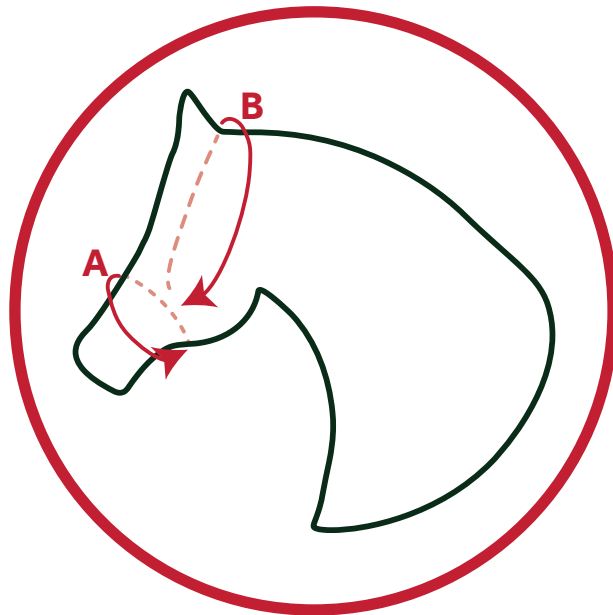

## Product size chart

	Head Piece	Cheek Piece	Nose Band
Pony	53 cm	13 cm	28 cm
Cob	62 cm	15 cm	30 cm
Horse	66 cm	17 cm	33 cm

## Measuring your horse

Size	A	B	Horse Size
<b>Pony</b>	48 cm - 58 cm	78 cm - 92 cm	13.2 large head downwards
<b>Cob</b>	52 cm - 62 cm	90 cm - 105 cm	13.2hh large head - 15.2hh fine head
<b>Horse</b>	55 cm - 65 cm	95 cm - 110 cm	14.2hh large head - 17hh fine head

## Product size chart

	Head Piece	Check Piece	Nose Band
Pony	21 inches	5 inches	11 inches
Cob	24 inches	6 inches	12 inches
Horse	26 inches	7 inches	13 inches

## Measuring your horse

Size	A	B	Horse Size
<b>Pony</b>	19 inches - 23 inches	31 inches - 36 inches	13.2 large head downwards
<b>Cob</b>	20 inches - 24 inches	35 inches - 41 inches	13.2hh large head - 15.2hh fine head
<b>Horse</b>	22 inches - 26 inches	38 inches - 43 inches	14.2hh large head - 17hh fine head