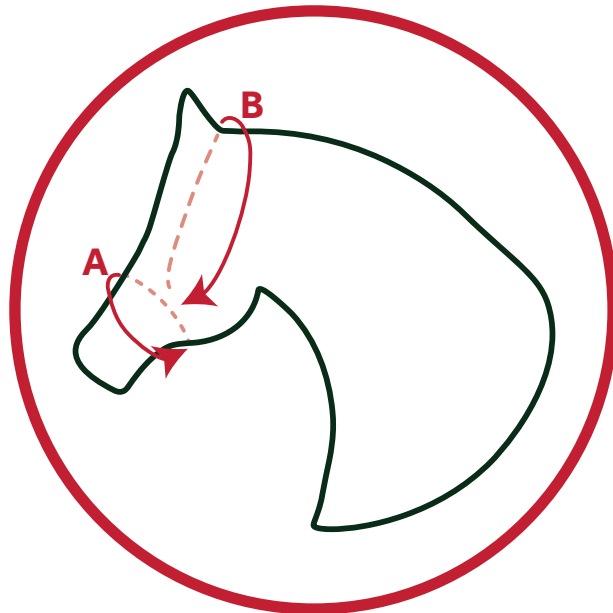

FieldSafe Headcollar

Product size chart

	Head Piece	Check Piece	Nose Band
Pony	21 inches	5 inches	11 inches
Cob	24 inches	6 inches	12 inches
Horse	26 inches	7 inches	13 inches

Measuring your horse

Size	A	B	Horse Size
Pony	19 inches - 23 inches	31 inches - 36 inches	13.2 large head downwards
Cob	20 inches - 24 inches	35 inches - 41 inches	13.2hh large head - 15.2hh fine head
Horse	22 inches - 26 inches	38 inches - 43 inches	14.2hh large head - 17hh fine head

All measurements are approximate and given as a guide only.