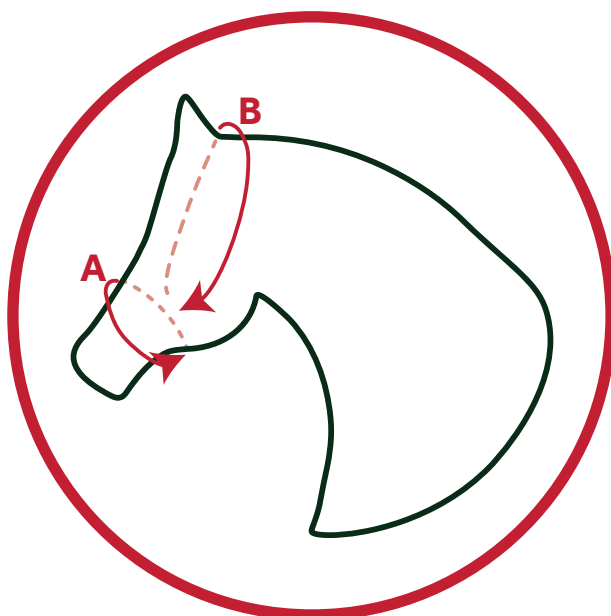

## Product size chart

	Head Piece	Cheek Piece	Nose Band
Pony	53 cm	13 cm	28 cm
Cob	62 cm	15 cm	30 cm
Horse	66 cm	17 cm	33 cm

## Measuring your horse

Size	A	B	Horse Size
<b>Pony</b>	40cm - 55cm	70 cm - 85 cm	13.2 large head downwards
<b>Cob</b>	50cm - 65cm	80 cm - 95 cm	13.2hh large head - 15.2hh fine head
<b>Horse</b>	55cm - 70cm	90 cm - 105 cm	14.2hh large head - 17hh fine head

## Product size chart

	Head Piece	Check Piece	Nose Band
Pony	21 inches	5 inches	11 inches
Cob	24 inches	6 inches	12 inches
Horse	26 inches	7 inches	13 inches

## Measuring your horse

Size	A	B	Horse Size
<b>Pony</b>	15 inches - 22 inches	30 inches - 36 inches	13.2 large head downwards
<b>Cob</b>	20 inches - 26 inches	34 inches - 39 inches	13.2hh large head - 15.2hh fine head
<b>Horse</b>	22 inches - 28 inches	38 inches - 43 inches	14.2hh large head - 17hh fine head