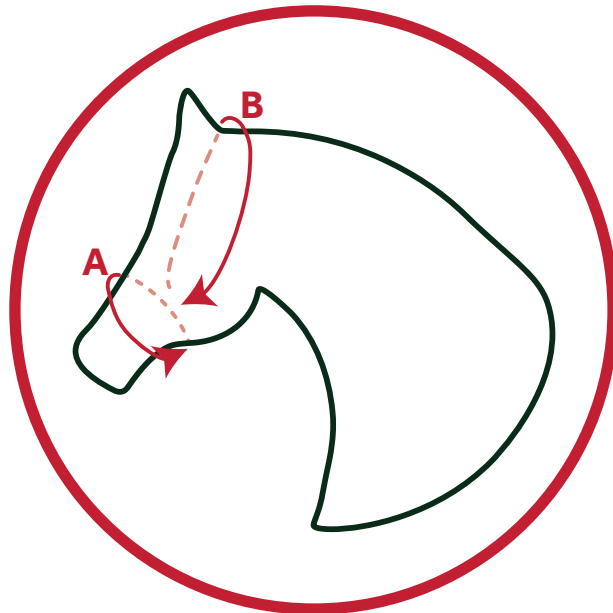

Amigo Headcollar

Product size chart

	Head Piece	Check Piece	Nose Band
Pony	21 inches	5 inches	11 inches
Cob	24 inches	6 inches	12 inches
Horse	26 inches	7 inches	13 inches

Measuring your horse

Size	A	B	Horse Size
Pony	15 inches - 22 inches	30 inches - 36 inches	13.2 large head downwards
Cob	20 inches - 26 inches	34 inches - 39 inches	13.2hh large head - 15.2hh fine head
Horse	22 inches - 28 inches	38 inches - 43 inches	14.2hh large head - 17hh fine head

All measurements are approximate and given as a guide only.