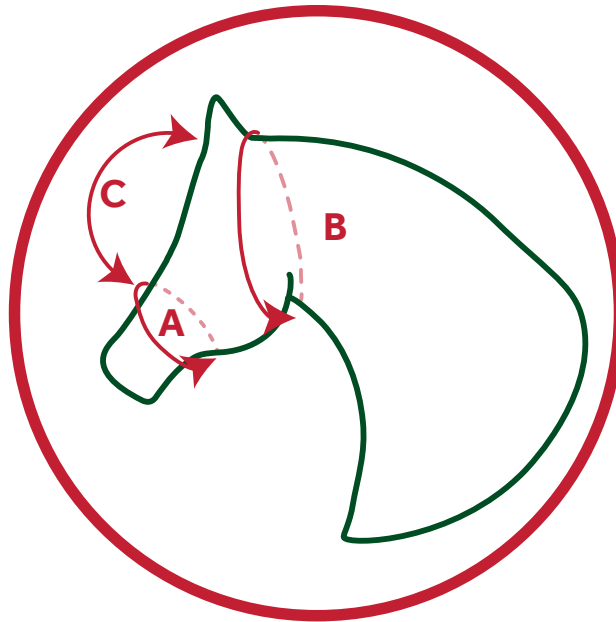

Amigo Fly Mask

Product size chart

Size	Length	Width
Small Pony	43 cm	82 cm
Pony	50 cm	90 cm
Cob	55 cm	96 cm
Horse	60 cm	104 cm

Measuring your horse

Size	A	B	C	Horse Size
Small Pony	50 cm	80 cm	24 cm	11hh large head - 13hh fine head
Pony	55 cm	90 cm	27 cm	13.2hh large head - 15.2hh fine head
Cob	70 cm	100 cm	30 cm	13.2hh large head - 15.2hh fine head
Horse	75 cm	110 cm	33 cm	14.2hh large head - 17hh fine head

All measurements are approximate and given as a guide only.
Some measurements could vary by up to 10cm due to the adjustment of the Velcro closures.

Amigo Fly Mask

Product size chart

Size	Length	Width
Small Pony	14.5 inches	23 inches
Pony	16 inches	25 inches
Cob	18 inches	29 inches
Horse	19 inches	31 inches

Measuring your horse

Size	A	B	C	Horse Size
Small Pony	17 inches	32 inches	9 inches	11hh large head - 13hh fine head
Pony	22 inches	35 inches	11 inches	13.2hh large head - 15.2hh fine head
Cob	28 inches	39 inches	12 inches	13.2hh large head - 15.2hh fine head
Horse	30 inches	43 inches	13 inches	14.2hh large head - 17hh fine head

All measurements are approximate and given as a guide only.
Some measurements could vary by up to 10cm due to the adjustment of the Velcro closures.