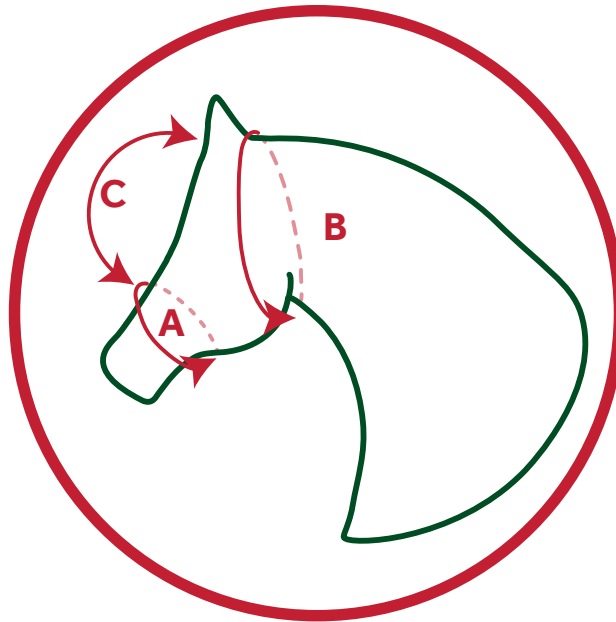

Amigo Fly Mask

Product size chart

Size	Length	Width
Small Pony	43 cm	82 cm
Pony	50 cm	90 cm
Cob	55 cm	96 cm
Horse	60 cm	104 cm

Measuring your horse

Size	A	B	C	Horse Size
Small Pony	50 cm	80 cm	24 cm	11hh large head - 13hh fine head
Pony	55 cm	90 cm	27 cm	13.2hh large head - 15.2hh fine head
Cob	70 cm	100 cm	30 cm	13.2hh large head - 15.2hh fine head
Horse	75 cm	110 cm	33 cm	14.2hh large head - 17hh fine head

All measurements are approximate and given as a guide only.
Some measurements could vary by up to 10cm due to the adjustment of the Velcro closures.

Amigo Fly Mask

Product size chart

Size	Length	Width
Small Pony	14.5 inches	23 inches
Pony	16 inches	25 inches
Cob	18 inches	29 inches
Horse	19 inches	31 inches

Measuring your horse

Size	A	B	C	Horse Size
Small Pony	17 inches	32 inches	9 inches	11hh large head - 13hh fine head
Pony	22 inches	35 inches	11 inches	13.2hh large head - 15.2hh fine head
Cob	28 inches	39 inches	12 inches	13.2hh large head - 15.2hh fine head
Horse	30 inches	43 inches	13 inches	14.2hh large head - 17hh fine head

All measurements are approximate and given as a guide only.
Some measurements could vary by up to 10cm due to the adjustment of the Velcro closures.