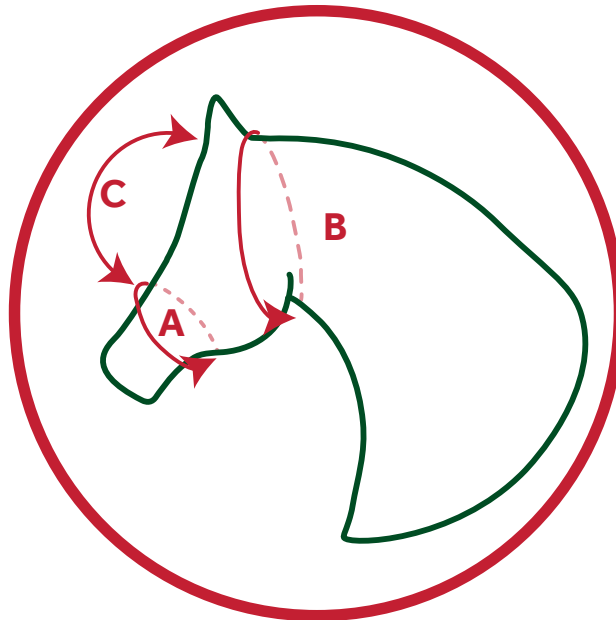

Amigo Fine Mesh Fly Mask

Product size chart

Size	Length	Width
Small Pony	36 cm	57 cm
Pony	40 cm	67 cm
Cob	46 cm	79 cm
Horse	49 cm	81 cm

Measuring your horse

Size	A	B	C	Horse Size
Small Pony	60 cm	80 cm	25 cm	12.2hh large head downwards
Pony	65 cm	87 cm	27 cm	12.2hh large head - 14.2hh fine head
Cob	85 cm	100 cm	31 cm	13.2hh large head - 15.2hh fine head
Horse	89 cm	110 cm	33 cm	14.2hh large head - 17hh fine head

All measurements are approximate and given as a guide only.
Some measurements could vary by up to 10cm due to the adjustment of the Velcro closures.

Amigo Fine Mesh Fly Mask

Product size chart

Size	Length	Width
Small Pony	15 inches	23 inches
Pony	16 inches	25 inches
Cob	18 inches	29 inches
Horse	19 inches	31 inches

Measuring your horse

Size	A	B	C	Horse Size
Small Pony	24 inches	32 inches	10 inches	12.2hh large head downwards
Pony	26 inches	34 inches	11 inches	12.2hh large head - 14.2hh fine head
Cob	33 inches	39 inches	12 inches	13.2hh large head - 15.2hh fine head
Horse	35 inches	43 inches	13 inches	14.2hh large head - 17hh fine head

All measurements are approximate and given as a guide only.
Some measurements could vary by up to 10cm due to the adjustment of the Velcro closures.