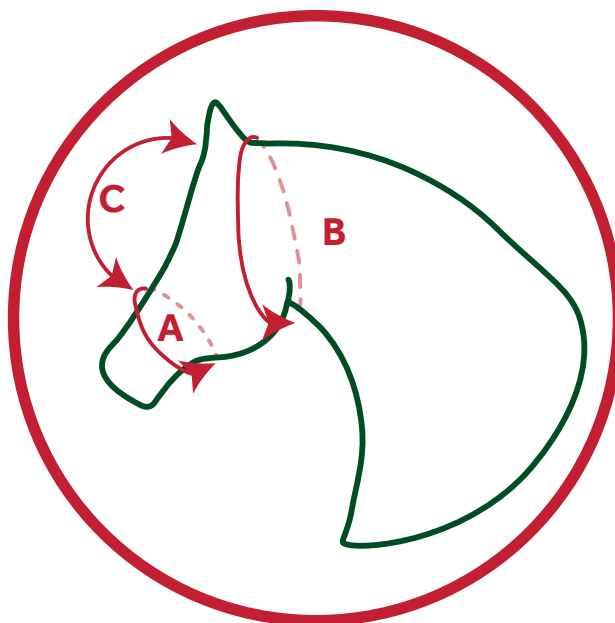

Amigo Fine Mesh Fly Mask

Product size chart

Size	Length	Width
Small Pony	36 cm	57 cm
Pony	40 cm	67 cm
Cob	46 cm	79 cm
Horse	49 cm	81 cm

Measuring your horse

Size	A	B	C	Horse Size
Small Pony	60 cm	80 cm	25 cm	12.2hh large head downwards
Pony	65 cm	87 cm	27 cm	12.2hh large head - 14.2hh fine head
Cob	85 cm	100 cm	31 cm	13.2hh large head - 15.2hh fine head
Horse	89 cm	110 cm	33 cm	14.2hh large head - 17hh fine head

All measurements are approximate and given as a guide only.
Some measurements could vary by up to 10cm due to the adjustment of the Velcro closures.

Amigo Fine Mesh Fly Mask

Product size chart

Size	Length	Width
Small Pony	15 inches	23 inches
Pony	16 inches	25 inches
Cob	18 inches	29 inches
Horse	19 inches	31 inches

Measuring your horse

Size	A	B	C	Horse Size
Small Pony	24 inches	32 inches	10 inches	12.2hh large head downwards
Pony	26 inches	34 inches	11 inches	12.2hh large head - 14.2hh fine head
Cob	33 inches	39 inches	12 inches	13.2hh large head - 15.2hh fine head
Horse	35 inches	43 inches	13 inches	14.2hh large head - 17hh fine head

All measurements are approximate and given as a guide only.
Some measurements could vary by up to 10cm due to the adjustment of the Velcro closures.