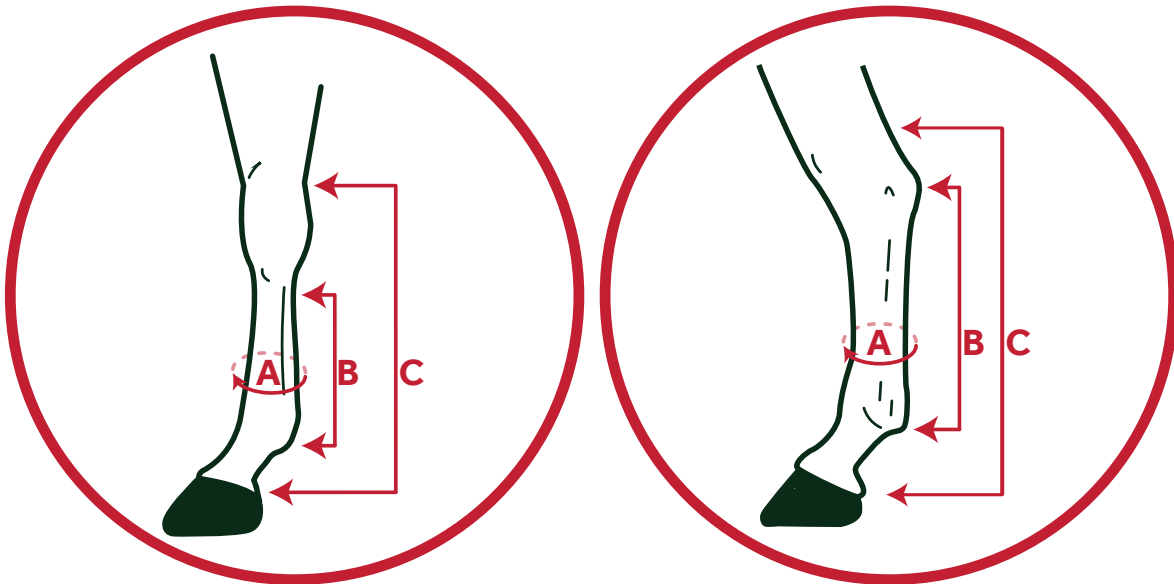

All measurements are approximate and given as a guide only.

Boots are adjustable - Please allow for overlap and adjustment of Velcro straps.

Mio Travel Boots

Product Size Chart

| Size | Front Boot | | Back Boot | |
|--------------|----------------|---------------|----------------|---------------|
| | Height of Boot | Width of Boot | Height of Boot | Width of Boot |
| Pony | 15 inches | 11 inches | 25 inches | 11 inches |
| Cob | 17 inches | 12 inches | 29 inches | 13 inches |
| Horse | 19 inches | 13 inches | 32 inches | 14 inches |

Measuring your horse

Front Boots

Back Boots

| Size | | A | B | C | Horse Size |
|--------------|-------|-----------|-----------|-----------|----------------------------|
| Pony | Front | 11 inches | 11 inches | 18 inches | Solid 12.2hh - Fine 14.2hh |
| | Back | 11 inches | 17 inches | 26 inches | |
| Cob | Front | 12 inches | 13 inches | 21 inches | Solid 13.2hh - Fine 16hh |
| | Back | 13 inches | 19 inches | 30 inches | |
| Horse | Front | 13 inches | 14 inches | 23 inches | Solid 15.2hh - Fine 17.1hh |
| | Back | 14 inches | 21 inches | 32 inches | |

All measurements are approximate and given as a guide only.

Boots are adjustable - Please allow for overlap and adjustment of Velcro straps.