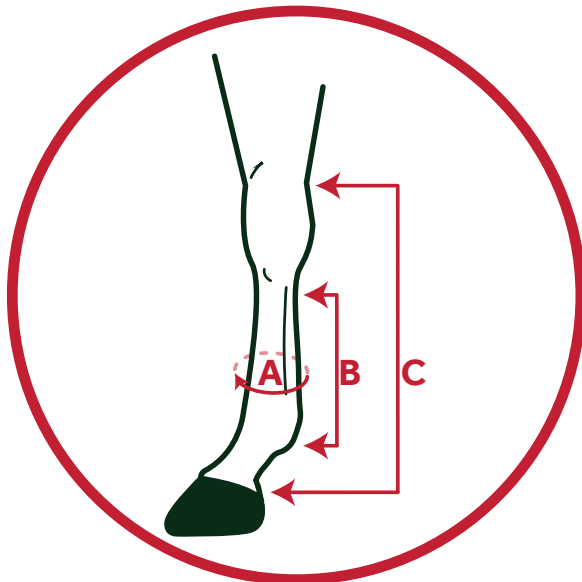

Mio Travel Boots

Product Size Chart

| Size | Front Boot | | Back Boot | |
|--------------|----------------|---------------|----------------|---------------|
| | Height of Boot | Width of Boot | Height of Boot | Width of Boot |
| Pony | 39 cm | 27 cm | 64 cm | 27 cm |
| Cob | 43 cm | 30 cm | 74 cm | 33 cm |
| Horse | 47 cm | 33 cm | 81 cm | 36 cm |

Measuring your horse

Front Boots

Back Boots

| Size | | A | B | C | Horse Size |
|--------------|-------|-------|-------|-------|----------------------------|
| Pony | Front | 27 cm | 30 cm | 46cm | Solid 12.2hh - Fine 14.2hh |
| | Back | 27 cm | 42 cm | 65 cm | |
| Cob | Front | 30 cm | 33 cm | 53 cm | Solid 13.2hh - Fine 16hh |
| | Back | 33 cm | 49 cm | 75 cm | |
| Horse | Front | 33 cm | 36 cm | 58 cm | Solid 15.2hh - Fine 17.1hh |
| | Back | 36 cm | 53 cm | 82 cm | |

All measurements are approximate and given as a guide only.

Boots are adjustable - Please allow for overlap and adjustment of Velcro straps.

Mio Travel Boots

Product Size Chart

| Size | Front Boot | | Back Boot | |
|--------------|----------------|---------------|----------------|---------------|
| | Height of Boot | Width of Boot | Height of Boot | Width of Boot |
| Pony | 15 inches | 11 inches | 25 inches | 11 inches |
| Cob | 17 inches | 12 inches | 29 inches | 13 inches |
| Horse | 19 inches | 13 inches | 32 inches | 14 inches |

All measurements are approximate and given as a guide only.

Boots are adjustable - Please allow for overlap and adjustment of Velcro straps.