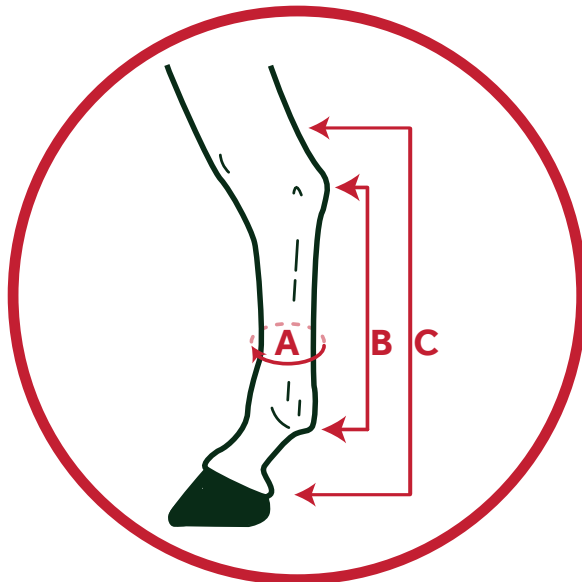

Mio Travel Boots

Product Size Chart

| Size | Front Boot | | Back Boot | |
|--------------|----------------|---------------|----------------|---------------|
| | Height of Boot | Width of Boot | Height of Boot | Width of Boot |
| Pony | 39 cm | 27 cm | 64 cm | 27 cm |
| Cob | 43 cm | 30 cm | 74 cm | 33 cm |
| Horse | 47 cm | 33 cm | 81 cm | 36 cm |

Measuring your horse

Front Boots

Back Boots

| Size | | A | B | C | Horse Size |
|--------------|-------|-------|-------|-------|----------------------------|
| Pony | Front | 27 cm | 30 cm | 46cm | Solid 12.2hh - Fine 14.2hh |
| | Back | 27 cm | 42 cm | 65 cm | |
| Cob | Front | 30 cm | 33 cm | 53 cm | Solid 13.2hh - Fine 16hh |
| | Back | 33 cm | 49 cm | 75 cm | |
| Horse | Front | 33 cm | 36 cm | 58 cm | Solid 15.2hh - Fine 17.1hh |
| | Back | 36 cm | 53 cm | 82 cm | |

All measurements are approximate and given as a guide only.

Boots are adjustable - Please allow for overlap and adjustment of Velcro straps.

Mio Travel Boots

Product Size Chart

| Size | Front Boot | | Back Boot | |
|--------------|----------------|---------------|----------------|---------------|
| | Height of Boot | Width of Boot | Height of Boot | Width of Boot |
| Pony | 15 inches | 11 inches | 25 inches | 11 inches |
| Cob | 17 inches | 12 inches | 29 inches | 13 inches |
| Horse | 19 inches | 13 inches | 32 inches | 14 inches |

All measurements are approximate and given as a guide only.

Boots are adjustable - Please allow for overlap and adjustment of Velcro straps.